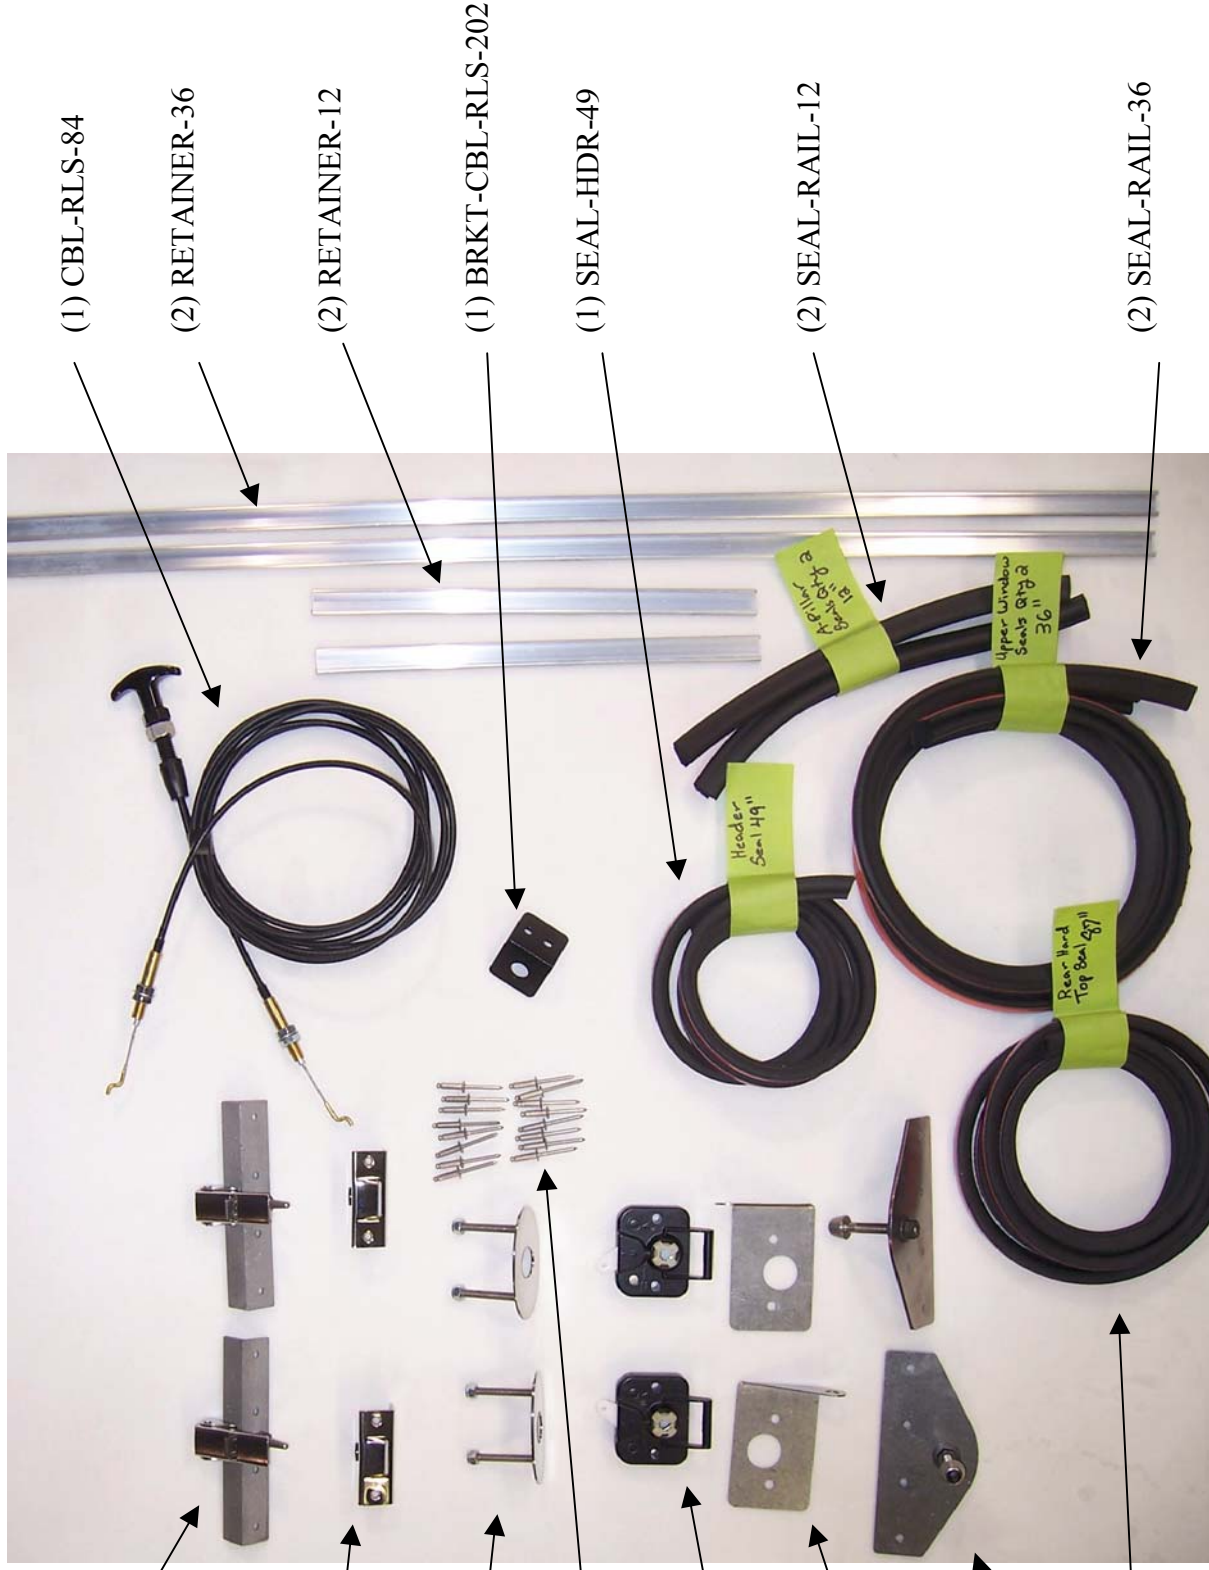

39 CTC Body Seal & Latch Kit

- (2) LATCH-HDR-202
- (2) HDR-BRKT-202
- (2) PIN-HDR-202
- (4) BHMS-8-32-38-PH-SS

- (2) RCVR-202
- (2) RCVR-BSHG-202
- (4) FHWS-10-75-OH

- (2) BZL-202
- (4) NUT-NYLK-25-20
- (16) RVT-19-63-SS

- (1) LATCH-DECK-202-LH
- (1) LATCH-DECK-202-RH (modified)
- (2) BRKT-CBL-202-LH/RH

- (2) BRKT-DECK-202
- (2) PIN-DECK-202
- (4) NUT-FLG-31-18-81

- (1) SEAL-HDR-87

- (1) CBL-RLS-84
- (2) RETAINER-36
- (2) RETAINER-12
- (1) BRKT-CBL-RLS-202
- (1) SEAL-HDR-49
- (2) SEAL-RAIL-12
- (2) SEAL-RAIL-36